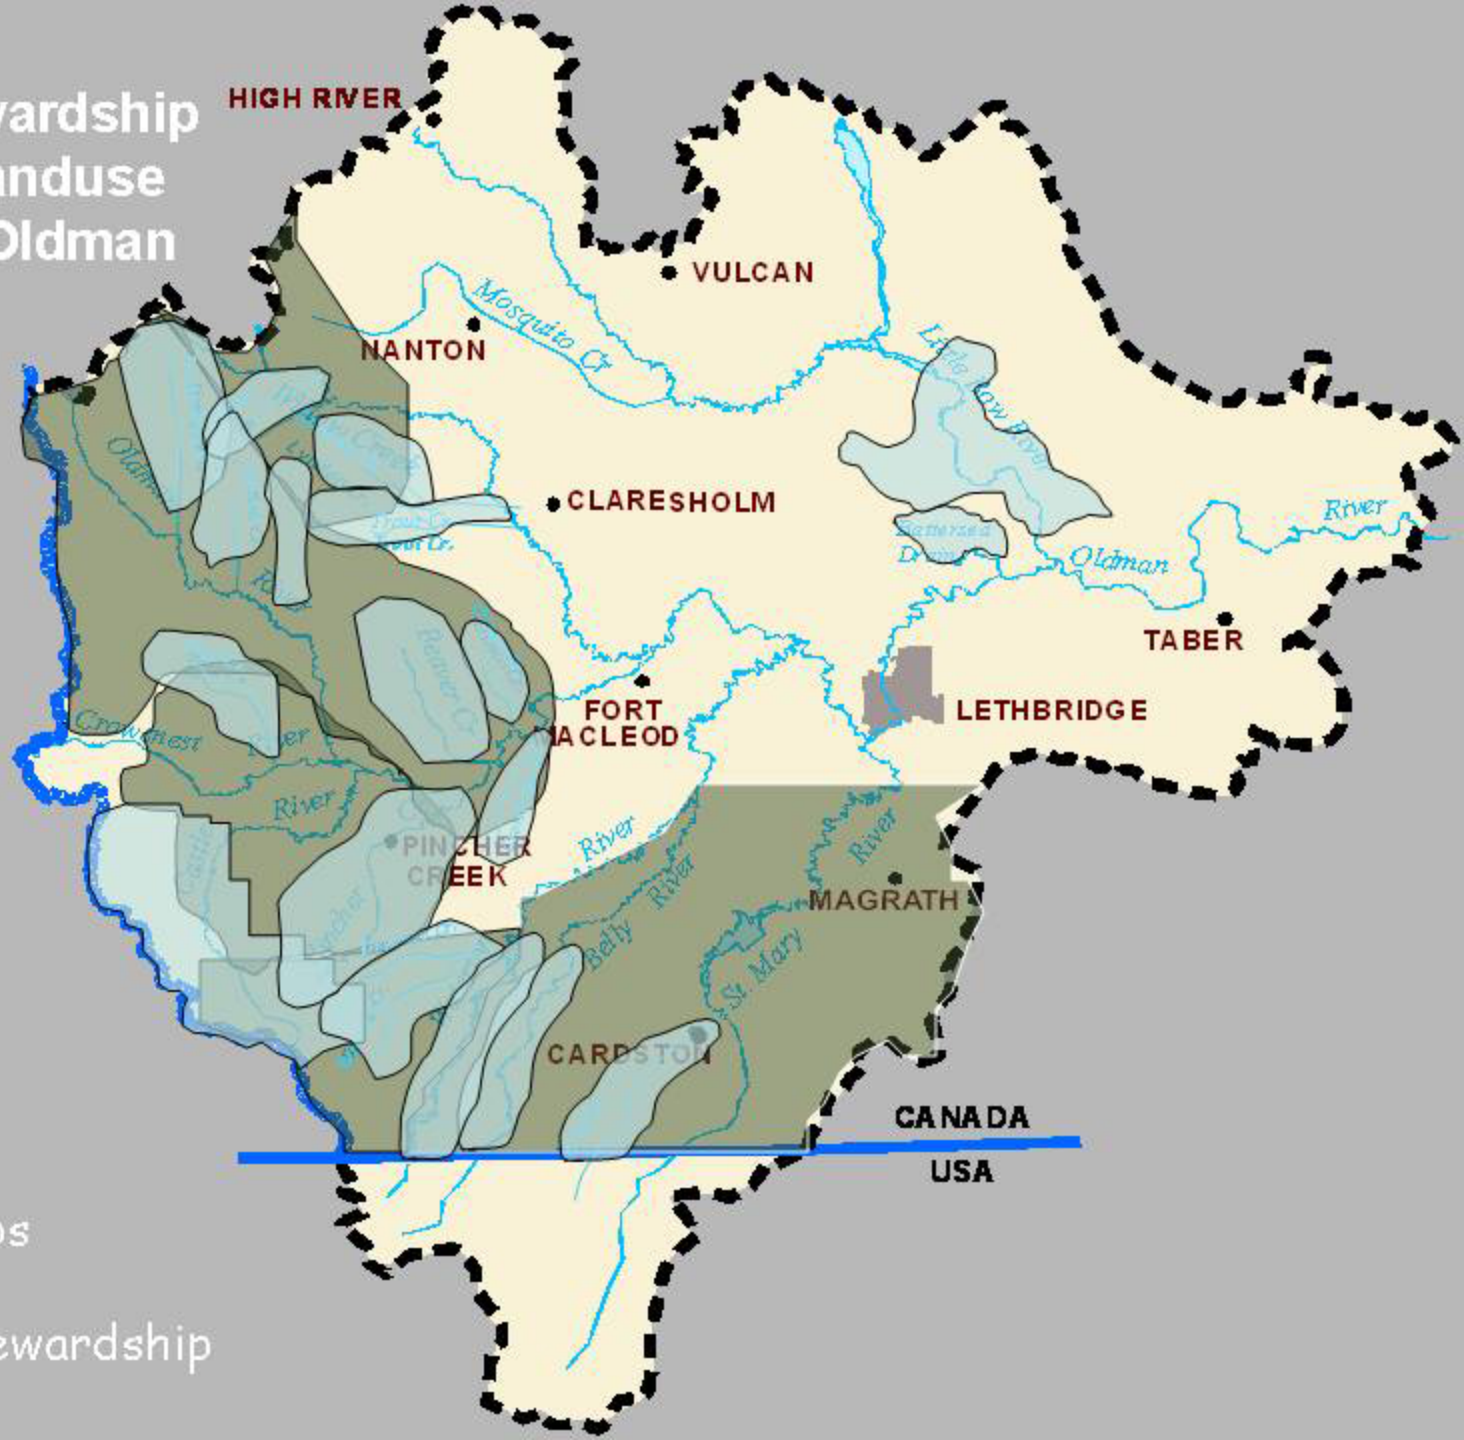

Watershed Stewardship Groups and Landuse Groups in the Oldman Basin

Blue - Watershed
Stewardship Groups

Grey - Landuse Stewardship
Groups